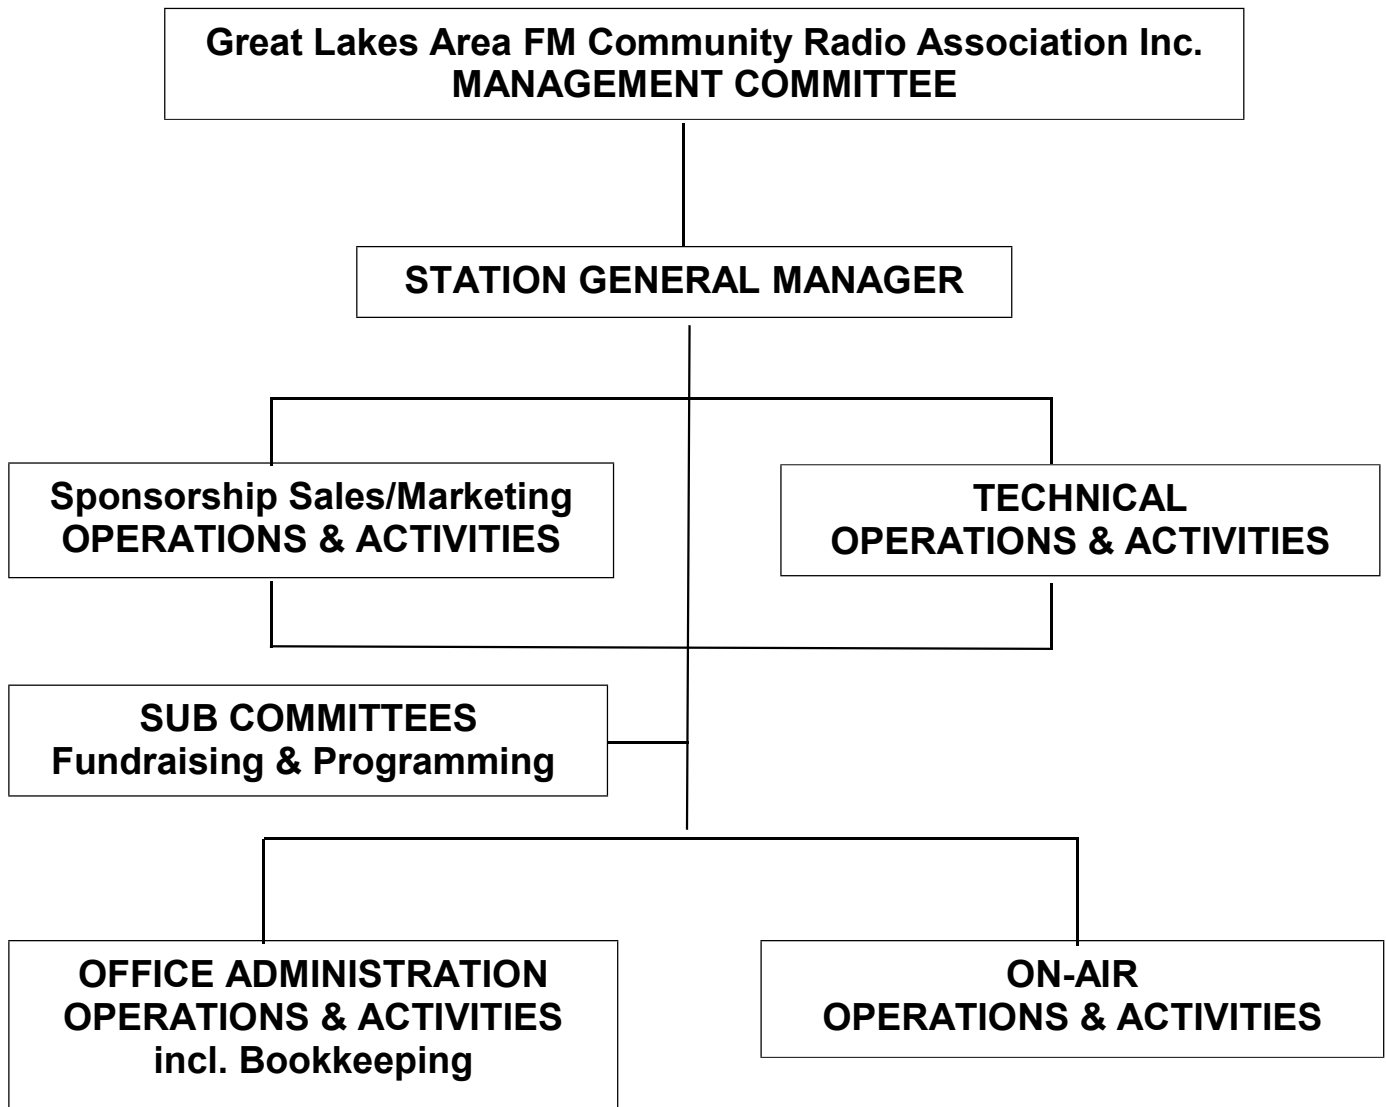

MANAGEMENT FLOW CHART

Please Note: The Station Manager is a salaried position, the Sponsorship Sales & Marketing is a commission role, except for a Bookkeeping fee all other station positions are unpaid volunteers.